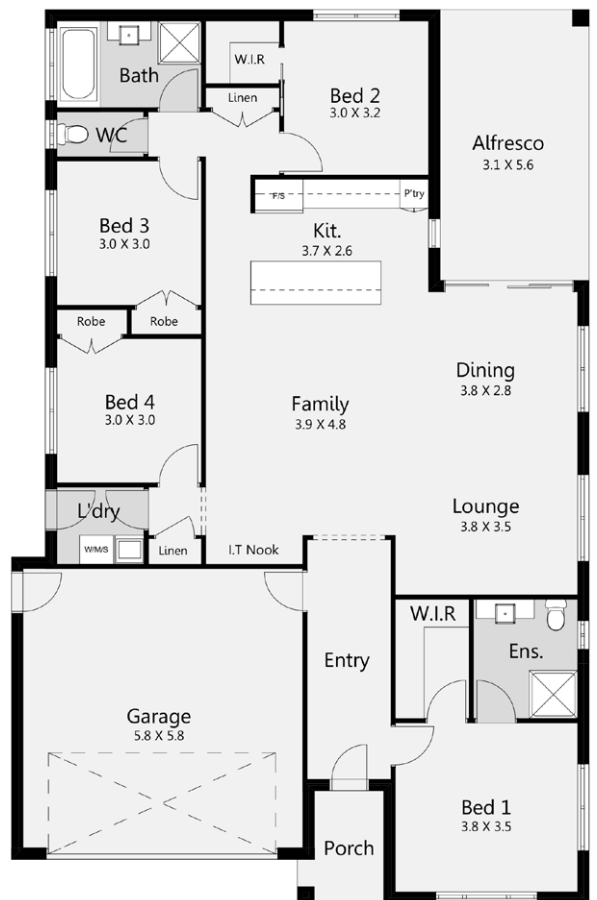

# BARGELLO

4 2 2

TRADITIONAL FACADE

LOT 105,  
STAGE 1, THE VALE  
**\$683,070**

**TheVale**  
VISTA PARK  
STAGE 1 RELEASE

**GO SERIES INCLUSIONS:**

- Taubmans premium three coat paint system
- Laminate kitchen as per plan
- Clark Radiant 1<sup>3</sup>/<sub>4</sub> stainless steel sink & Phoenix Arlo gooseneck mixer
- Soft close hinges & drawers
- Laminate wall hung vanities to bathrooms
- Phoenix Arlo basin mixer, bath & shower mixer and bath outlet
- 90mm termite resistant treated timber frame
- Choice of quality bricks  
*Plus more.. (View our full list of the GO SERIES Inclusions)*

**UPGRADE INCLUSIONS:**

- Split system air conditioning
- Flooring throughout - tiles & carpet
- 20mm stone to kitchen benchtop
- Technika 900mm oven, cooktop & rangehood
- Technika microwave & dishwasher
- Feature niche to main bathroom & ensuite
- Hills security system
- Automatic panel lift garage door with remotes
- *Plus more.. (View our full list of the Upgrade Inclusions)*

**PACKAGE INCLUSIONS:**

- Traditional facade
- Coloured concrete driveway
- Alfresco with roof over & tiles

- 1030mm split to home
- Standard site costs & Basix

BLOCK SPECIFICATIONS		HOME SPECIFICATIONS	
Width:	15m	Width:	11.98m
Length:	30m	Length:	18.58m
Total Area:	450m <sup>2</sup>	Total Area:	209.17m <sup>2</sup> (Alfresco included)